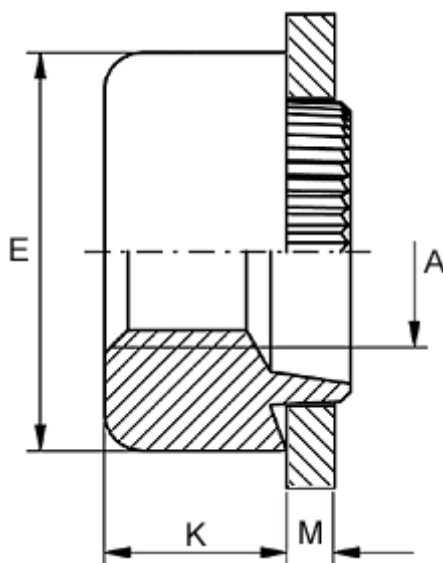

Article number: 12735000040120

Description: KLEE-coil 735 000 040.120  
M4 Steel, zinc-pl. & chr. yellow

## Measures

---

|                                 |              |
|---------------------------------|--------------|
| Female thread A                 | = M4         |
| Height K                        | = 3.0        |
| Outer diameter E                | = 7.0        |
| Plate thickness                 | = 4.1 to 4.3 |
| Recommended bore diameter +0.05 | = 6.0        |